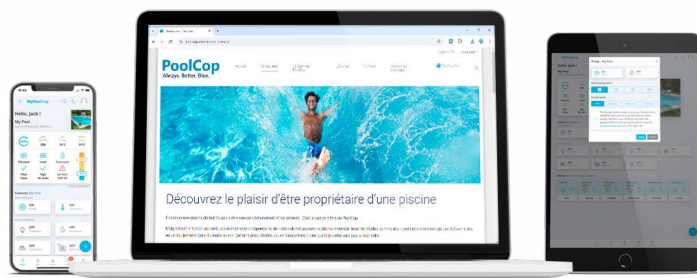

MyPoolCop

Available on

Free of charge
with no in-app purchases

PCFR PoolCop

contact@poolcop.com

[pcfr-poolcop](https://www.linkedin.com/company/pcfr-poolcop)