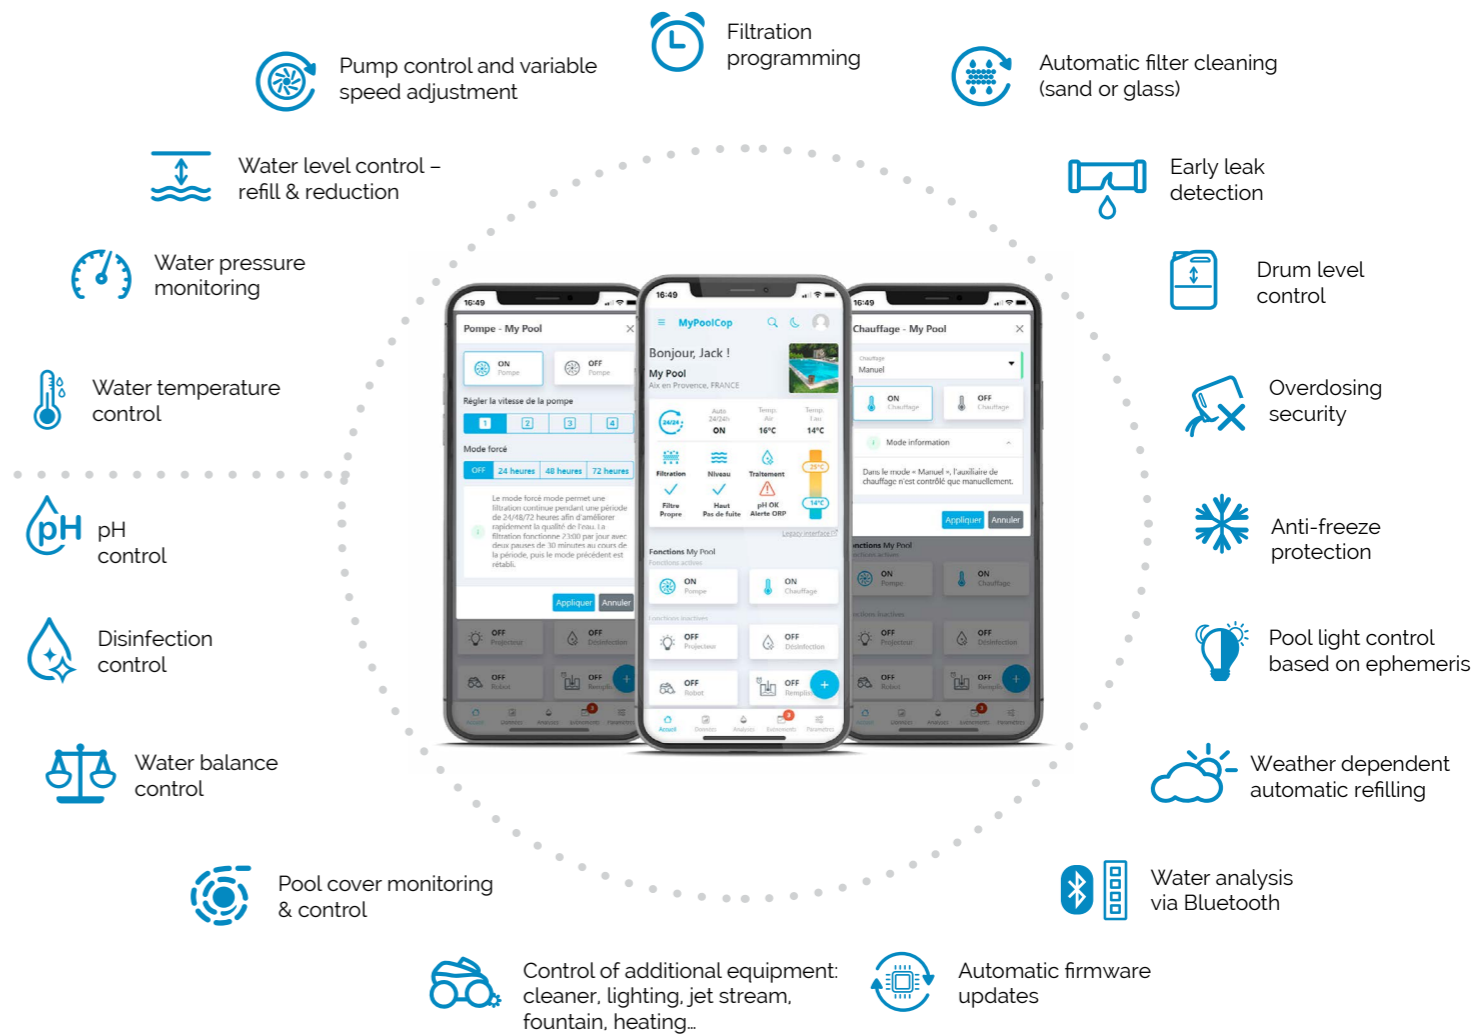

Install a PoolCop right away!

FULL MANAGEMENT

One single control unit for total pool management.

Acting like an orchestra conductor, it will analyse and link all the parameters in a coherent way, feed back information in real time and act to prevent or correct risk situations.

SAVE RESOURCES

With its sustainable, eco-friendly approach to pool maintenance, it's the key ally in becoming a responsible pool owner.

Instantaneous settings adjustments and intelligent features reduce water, energy and chemical consumption to the bare minimum.

COMPLETE MANAGEMENT

With real-time remote control and visibility

Give your pool professional complete management access, while maintaining total visibility and control of your equipment.

Via PoolCop you can manage your additional outdoor equipment (garden lighting, watering, etc.) from the same interface.

ONE CONCEPT TWO SOLUTIONS

PoolCop Evolution

PoolCop Genesis

- Open system, compatible with all third party equipment, and an automatic 6 way valve included
- Manages all pools with flow rates up to 30 m³/h
- Compatible with all side mounted granular filters (sand or glass)
- Automatic filter cleaning
- Display and control on the unit and via the dedicated interface
- Compatible with additional accessories and equipment, including variable speed pumps